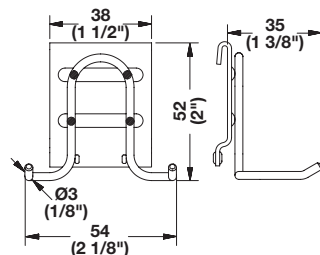

**Fishing Rod Hook**

- For vertical storage of one fishing rod

L x W x H: 128 x 71 x 388 mm (5" x 2 13/16" x 15 1/4")

Material: Steel, rubber-coated	
Finish/Color	Item No.
matt aluminum/black	792.02.006

**Cover Cap**

Wall track	page 4.9
Screws	page 4.9

Dimensions in mm  
Inches are approximate

Dimensional data not binding. We reserve the right to alter specifications without notice.

**Omni Track®**

- Hooks are used with wall track 792.00.000
- Cover cap, 792.02.399, sold separately, secures the hook to the wall track allowing the hooks to be repositioned horizontally
- Hooks have a rubber non-slip protective coating

**Hand Tool Hook**

- Organizes hammers and other small hand tools  
L x W x H: 129 x 66 x 49 mm (5 1/8" x 2 5/8" x 1 15/16")

Material: Steel, rubber-coated

Finish/Color	Item No.
matt aluminum/black	792.02.255

**Screwdriver Hook**

- Organizes two screwdrivers and other small items  
L x W x H: 40 x 68 x 81 mm (1 9/16" x 2 11/16" x 3 3/16")

Material: Steel

Finish	Item No.
matt aluminum	792.02.252

**Wrench Hook**