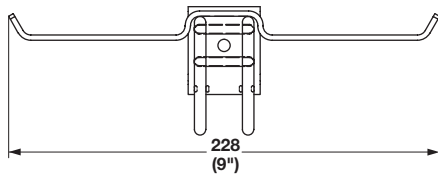

Dimensions in mm  
Inches are approximate

**Omni Track® Closet**

- Hooks are used with wall track 792.00.000

**Note**

Matt aluminum cover cap 792.02.099 sold separately, see below.

4

**Bracelet Hook**

- For storing bracelets, necklaces and other jewelry