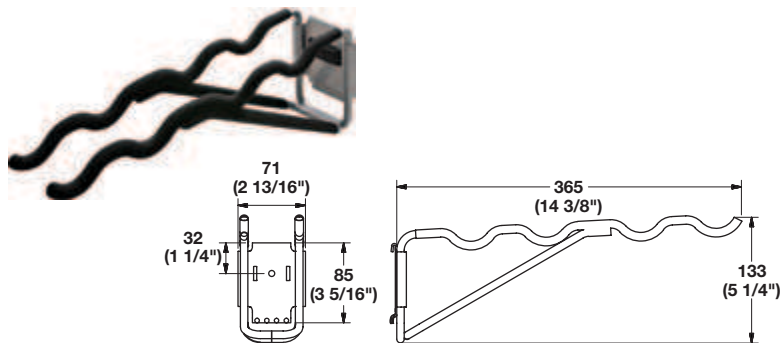

14" Utility Hook

- Heavy duty, horizontal storage for multiple, long handled garden tools and bikes, beach chairs and coolers
  L x W x H: 365 x 71 x 133 mm (14 3/8" x 2 13/16" x 5 1/4")

Material: Steel, rubber-coated

Finish/Color	Item No.
matt aluminum/black	792.02.070