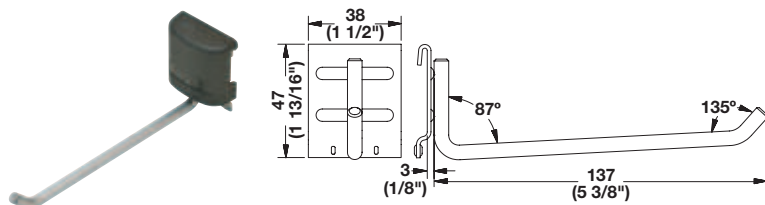

- 1 Left piece
- 1 Right piece

Single Hook

- For general use  
L x W x H: 137 x 38 x 47 mm (5 3/8" x 1 1/2" x 1 13/16")

Material: Steel

Finish	Item No.
matt aluminum	792.02.253

Basket Hook

- For use with baskets, 547.XX.XXX  
L x W x H: 22 x 38 x 90 mm (7/8" x 1 1/2" x 3 1/2")