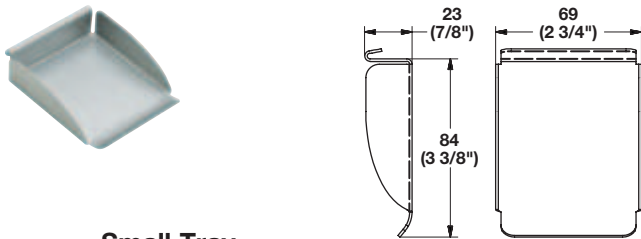

Small Tray

- Used for paper clips and other small items

Material: Steel

Finish	Item No.
silver	818.83.930