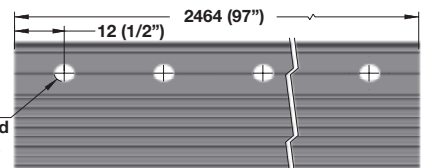

Use #6 Flat Head Screws