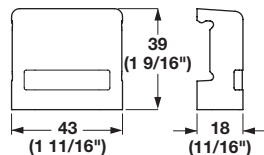

Cover Cap

Material: Plastic

Color	Item No.
silver	792.02.099