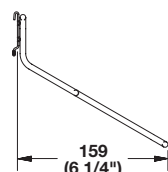

Omni Track®

- To be used with wall track 792.00.000
- Cover cap, 792.02.399, sold separately, secures the hook to the wall track allowing the hooks to be repositioned horizontally

4

Paper Organizer

- Organizes rolls of paper towels or wrapping paper
  L x W x H (one side): 159 x 119 x 143 mm
  (6 1/4" x 4 11/16" x 5 5/8")

Material: Steel

Finish	Item No.
matt aluminum	792.02.254

Supplied With

- 1 Left piece
- 1 Right piece