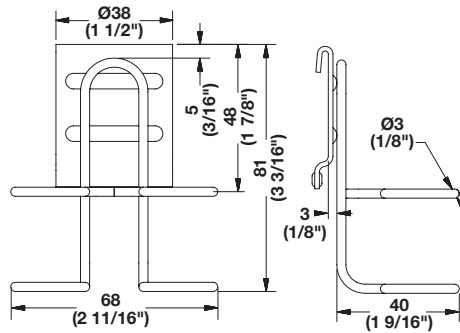

Material: Body: Steel; Color: black; Head: Brass

Item No.	Packing
792.01.997	1 pkg. (500 pcs.)
792.01.998	1 pkg. (50 pcs.)

**Mounting Tape**

- Attaches the aluminum edge profile above to the wall track
  - Cures in 72 hours at 68–72°
- W x L: 12 mm x 33 m (1/2" x 108')

**Fishing Rod Hook**

- For vertical storage of one fishing rod

L x W x H: 128 x 71 x 388 mm (5" x 2 13/16" x 15 1/4")

Material: Steel, rubber-coated	
Finish/Color	Item No.
matt aluminum/black	792.02.006

**Cover Cap**

Wall track	page 4.9
Screws	page 4.9

Dimensions in mm  
Inches are approximate

Dimensional data not binding. We reserve the right to alter specifications without notice.

**Omni Track®**

- Hooks are used with wall track 792.00.000
- Cover cap, 792.02.399, sold separately, secures the hook to the wall track allowing the hooks to be repositioned horizontally
- Hooks have a rubber non-slip protective coating

**Hand Tool Hook**

- Organizes hammers and other small hand tools  
L x W x H: 129 x 66 x 49 mm (5 1/8" x 2 5/8" x 1 15/16")

Material: Steel, rubber-coated

Finish/Color	Item No.
matt aluminum/black	792.02.255