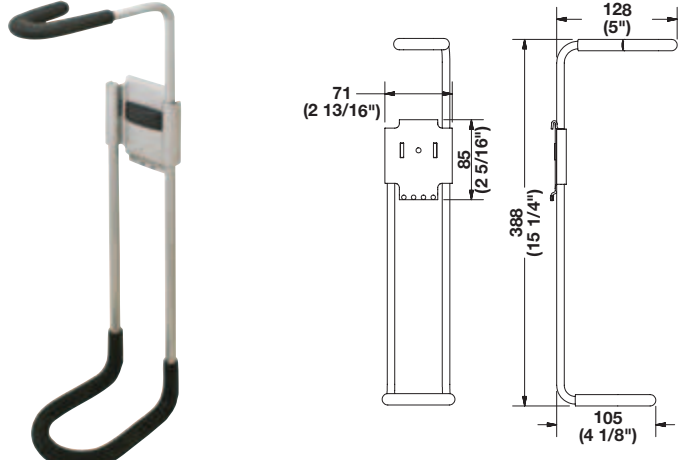

Material: Body: Steel; Color: black; Head: Brass

Item No.	Packing
792.01.997	1 pkg. (500 pcs.)
792.01.998	1 pkg. (50 pcs.)

**Mounting Tape**

- Attaches the aluminum edge profile above to the wall track
  - Cures in 72 hours at 68–72°
- W x L: 12 mm x 33 m (1/2" x 108')

**Activity Hook**

- Heavy duty, stores skis, snowboards, baseball bats, lacrosse sticks, rackets, etc.

L x W x H: 240 x 76 x 322 mm (9 1/2" x 3" x 12 11/16")

Material: Steel, rubber-coated	
Finish/Color	Item No.
matt aluminum/black	792.02.004

**Bike Hook**

- Heavy duty, for vertical storage of one bike, golf bags, leaf blowers, etc.

L x W x H: 142 x 86 x 125 mm (5 9/16" x 3 1/2" x 4 15/16")

Material: Steel, rubber-coated	
Finish/Color	Item No.
matt aluminum/black	792.02.201

**Fishing Rod Hook**

- For vertical storage of one fishing rod

L x W x H: 128 x 71 x 388 mm (5" x 2 13/16" x 15 1/4")

Material: Steel, rubber-coated	
Finish/Color	Item No.
matt aluminum/black	792.02.006

**Cover Cap**