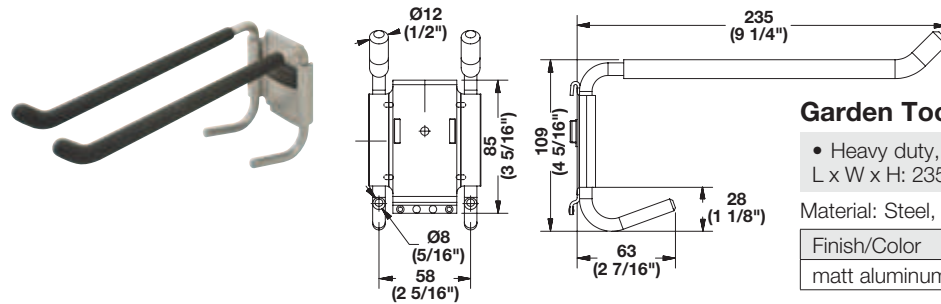

Material: Steel

Finish	Item No.
silver	818.83.900

Use #6 Flat Head Screws

**J Channel**

- Allows Omni Track to be used to create a unique cork board or white board solution  
L x W x H: 2464 x 11 x 38 mm (97" x 7/16" x 1 1/2")

Material: Aluminum

Finish	Item No.
aluminum matt	792.01.045

Dimensional data not binding. We reserve the right to alter specifications without notice.

**Omni Track®**

- Hooks are used with wall track 792.00.000
- If additional strength is required for heavy loads, hole is provided in the center of the base plate to use screw, 792.01.990 to secure hook to the studs behind the dry wall
- Cover cap 792.02.349 sold separately, secures the hook to the wall track allowing the hooks to be repositioned horizontally and covers the hole in the base plate
- Hooks have a rubber non-slip protective coating

**Utility Hook**

- Heavy duty, for general use  
L x W x H: 148 x 71 x 128 mm  
(5 13/16" x 2 13/16" x 5 1/16")

Material: Steel, rubber-coated

Finish/Color	Item No.
matt aluminum/black	792.02.203

**Garden Tool Hook**