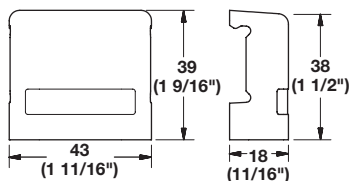

Cover Cap

- For small base plate hooks
- For use on hand tool hook, pliers hook, wrench hook, screwdriver hook, basket hook, single hook, and paper organizer hook

Material: Plastic

Color	Item No.
black	792.02.399

Wall track	page 4.9
Wire baskets	page 4.75

Dimensions in mm
Inches are approximate