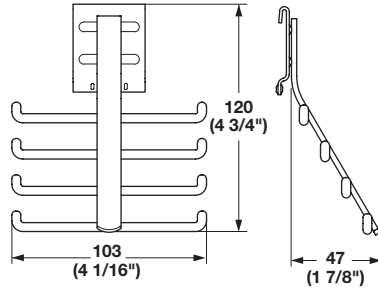

Omni Track® Closet

- Hooks are used with wall track 792.00.000

Note

Matt aluminum cover cap 792.02.099 sold separately.

Tie Hook

- Storage for 8 ties

Material: Steel

Finish	Item No.
matt aluminum	792.03.900