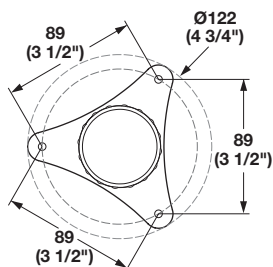

Omni Track®

Storage Bin

- Slot on bin fronts allow for applying labels
- Hook onto wall track 792.00.000

Material: Plastic; Color: black

A x B	C	Item No.
133 x 108 (5 1/4" x 4 1/4")	3"	792.02.380
184 x 108 (7 1/4" x 4 1/4")	3"	792.02.381
273 x 140 (10 3/4" x 5 1/2")	5"	792.02.382

Leveler

1. Adjustable: Offers customization and flexibility for quick installation
   - Fluted aluminum tube is strong and non-corrosive in damp conditions
   - Tube is easy to cut for custom lengths (saw blade for cutting non-ferrous metals recommended)
   - Adjustable foot is pre-inserted in tube
   - Offers + 25 mm (1") of adjustment
   - Press fit tube onto surface-mounted base plate
   - Base plate can be mounted and used as a glide during production
   - Levelers are for added support, secure cabinets to wall
2. Static weight rating: 160 kg (352 lbs.) per leg

Material: Tube: Aluminum

Base plate/adjustable foot: Plastic; Color: black

Height	Matt Aluminum	Black
90 (3 1/2")	792.01.080	792.01.380
152 (6")	792.01.081	792.01.381
228 (9")	792.01.082	792.01.382
305 (12")	792.01.083	-

Small Shelf Bracket

- Used with wall track 792.00.000
- Cover cap, 792.02.349 sold separately, secures the bracket to the wall track, allowing the bracket to be repositioned horizontally
- Made for a 19 mm (3/4") thick shelf
- Application determines number of supports needed
- Recommended for a max. shelf depth of 305 mm (12") and weight up to 50 lbs, provided track is properly secured to studs

Material: Aluminum

Finish	Item No.
matt aluminum	792.02.060

Wall track	page 4.9
Cover cap	page 4.16

Dimensional data not binding. We reserve the right to alter specifications without notice.