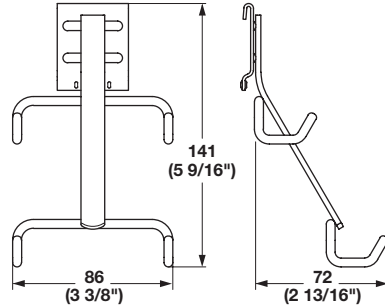

Belt Hook

- Storage for 4 belts or jewelry

Material: Steel

Finish	Item No.
matt aluminum	792.03.910