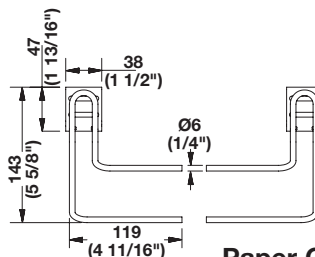

Omni Track®

- To be used with wall track 792.00.000
- Cover cap, 792.02.399, sold separately, secures the hook to the wall track allowing the hooks to be repositioned horizontally

4

Paper Organizer

- Organizes rolls of paper towels or wrapping paper
  L x W x H (one side): 159 x 119 x 143 mm
  (6 1/4" x 4 11/16" x 5 5/8")

Material: Steel

Finish	Item No.
matt aluminum	792.02.254