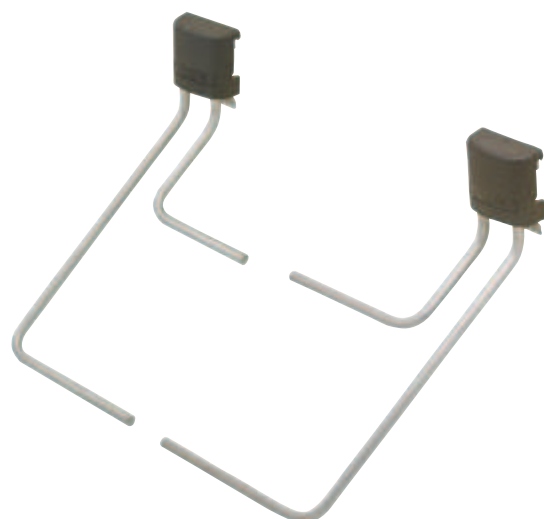

Omni Track®

- To be used with wall track 792.00.000
- Cover cap, 792.02.399, sold separately, secures the hook to the wall track allowing the hooks to be repositioned horizontally

4

Paper Organizer

- Organizes rolls of paper towels or wrapping paper
  L x W x H (one side): 159 x 119 x 143 mm
  (6 1/4" x 4 11/16" x 5 5/8")

Material: Steel

Finish	Item No.
matt aluminum	792.02.254