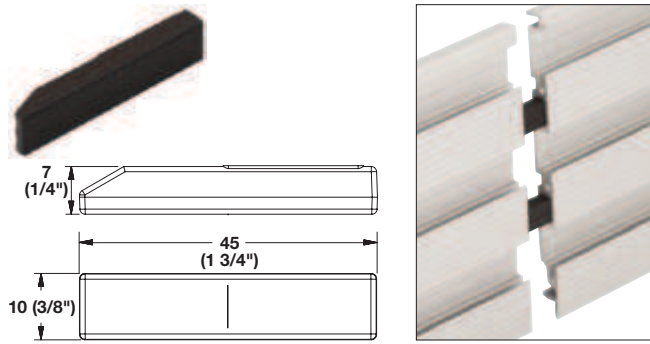

Omni Track®

Track Joiner

- Connects and aligns two pieces of wall track together horizontally
- Insert two connectors into the square holes on the end of one track and slide the two tracks together

Material: Plastic

Color	Item No.
black	792.00.310