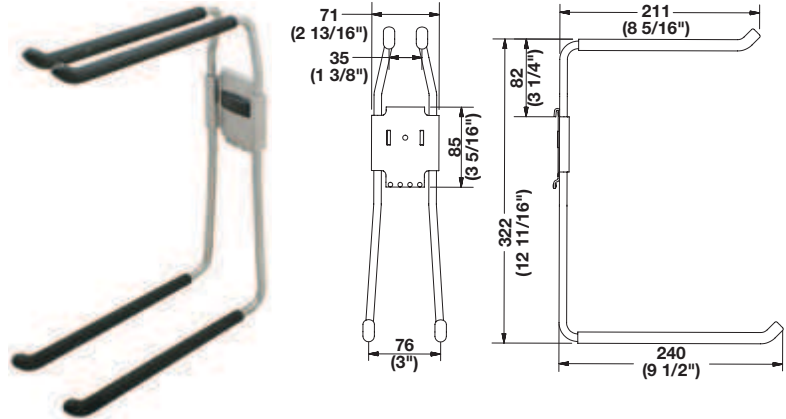

Material: Aluminum

Finish	Item No.
matt aluminum	792.00.000

**Aluminum Edge Profile**

- Covers the ends of the wall track for a finished look
  - Attaches to the wall track with mounting tape below
  - Cut with a circular saw with a non-ferrous blade
- W x H: 24 x 2438 mm (15/16" x 96")

Material: Body: Steel; Color: black; Head: Brass

Item No.	Packing
792.01.997	1 pkg. (500 pcs.)
792.01.998	1 pkg. (50 pcs.)

**Mounting Tape**

- Attaches the aluminum edge profile above to the wall track
  - Cures in 72 hours at 68–72°
- W x L: 12 mm x 33 m (1/2" x 108')

**14" Utility Hook**

- Heavy duty, horizontal storage for multiple, long handled garden tools and bikes, beach chairs and coolers  
L x W x H: 365 x 71 x 133 mm (14 3/8" x 2 13/16" x 5 1/4")

Material: Steel, rubber-coated

**Activity Hook**

- Heavy duty, stores skis, snowboards, baseball bats, lacrosse sticks, rackets, etc.

L x W x H: 240 x 76 x 322 mm (9 1/2" x 3" x 12 11/16")

Material: Steel, rubber-coated	
Finish/Color	Item No.
matt aluminum/black	792.02.004