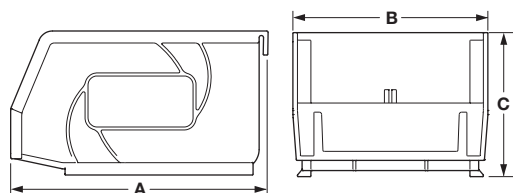

Omni Track®

Storage Bin

- Slot on bin fronts allow for applying labels
- Hook onto wall track 792.00.000

Material: Plastic; Color: black

A x B	C	Item No.
133 x 108 (5 1/4" x 4 1/4")	3"	792.02.380
184 x 108 (7 1/4" x 4 1/4")	3"	792.02.381
273 x 140 (10 3/4" x 5 1/2")	5"	792.02.382