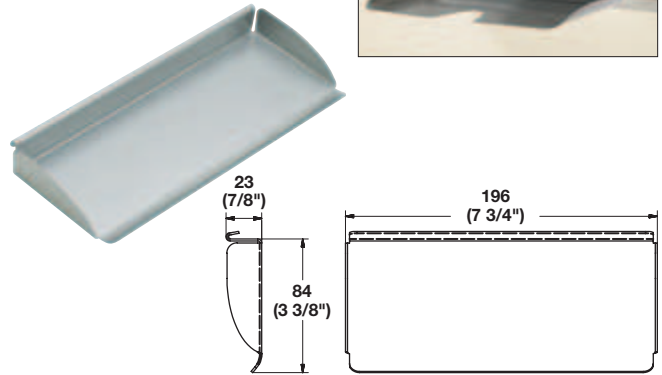

Pencil Tray

- Also used for other small items

Material: Steel

Finish	Item No.
silver	818.83.920