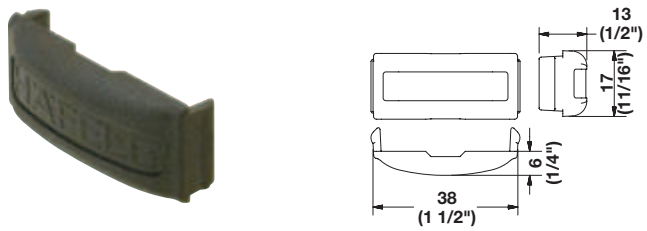

Material: Aluminum

Finish	Item No.
matt aluminum	792.00.000

**Aluminum Edge Profile**

- Covers the ends of the wall track for a finished look
  - Attaches to the wall track with mounting tape below
  - Cut with a circular saw with a non-ferrous blade
- W x H: 24 x 2438 mm (15/16" x 96")

**Activity Hook**

- Heavy duty, stores skis, snowboards, baseball bats, lacrosse sticks, rackets, etc.

L x W x H: 240 x 76 x 322 mm (9 1/2" x 3" x 12 11/16")

Material: Steel, rubber-coated	
Finish/Color	Item No.
matt aluminum/black	792.02.004

**Bike Hook**

- Heavy duty, for vertical storage of one bike, golf bags, leaf blowers, etc.

L x W x H: 142 x 86 x 125 mm (5 9/16" x 3 1/2" x 4 15/16")

Material: Steel, rubber-coated	
Finish/Color	Item No.
matt aluminum/black	792.02.201

**Fishing Rod Hook**

- For vertical storage of one fishing rod

L x W x H: 128 x 71 x 388 mm (5" x 2 13/16" x 15 1/4")

Material: Steel, rubber-coated	
Finish/Color	Item No.
matt aluminum/black	792.02.006

**Cover Cap**