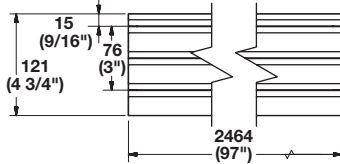

Omni Track®

Wall Track

1. For organization of hooks, bins, and baskets for garages, craft rooms, laundry rooms, etc.
   - Can be used singly or configured into a panel by seamlessly overlapping the tracks above one another
   - Cut with a circular saw with a non-ferrous blade
   - Attach tracks to studs in dry wall with pan head screws below
2. W x D X H: 2464 x 11 x 121 mm (97" x 4 3/4" x 1/2")

Material: Aluminum

Finish	Item No.
matt aluminum	792.00.000

Aluminum Edge Profile

1. Covers the ends of the wall track for a finished look
   - Attaches to the wall track with mounting tape below
   - Cut with a circular saw with a non-ferrous blade
2. W x H: 24 x 2438 mm (15/16" x 96")

Material: Aluminum

Finish	Item No.
matt aluminum	792.01.000

Plastic End Caps

1. Covers the ends of one piece of wall track above for a finished look
   - Cannot be used on tracks that overlap above or below each other
   - Attaches to the wall track with attached dowels that slide into the end of the track
2. W X H: 13 x 127 mm (5" x 1/2")

Material: Plastic

Color	Item No.
black	792.00.320

Supplied With

- 1 Right profile
- 1 Left profile

Screw

- Self-tapping #10 x 2"
- Square drive

Material: Steel

Item No.
792.01.993

Supplied With

25 pcs.