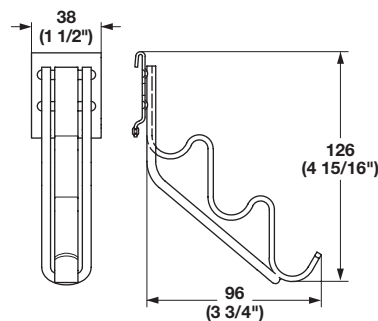

Valet Hook

- For storing clothes on hangers

Material: Steel

Finish	Item No.
matt aluminum	792.03.950

Cover Cap

Material: Plastic

Color	Item No.
silver	792.02.099