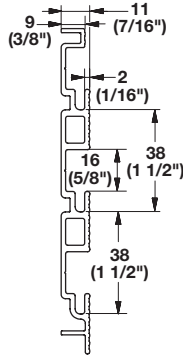

**Omni Track®**

**Wall Track**

- For organization of hooks, bins, and baskets for garages, craft rooms, laundry rooms, etc.
  - Can be used singly or configured into a panel by seamlessly overlapping the tracks above one another
  - Cut with a circular saw with a non-ferrous blade
  - Attach tracks to studs in dry wall with pan head screws below
- W x D X H: 2464 x 11 x 121 mm (97" x 4 3/4" x 1/2")

Material: Aluminum

Finish	Item No.
matt aluminum	792.00.000

**Aluminum Edge Profile**

- Covers the ends of the wall track for a finished look
  - Attaches to the wall track with mounting tape below
  - Cut with a circular saw with a non-ferrous blade
- W x H: 24 x 2438 mm (15/16" x 96")

Material: Body: Steel; Color: black; Head: Brass

Item No.	Packing
792.01.997	1 pkg. (500 pcs.)
792.01.998	1 pkg. (50 pcs.)

**Mounting Tape**

- Attaches the aluminum edge profile above to the wall track
  - Cures in 72 hours at 68–72°
- W x L: 12 mm x 33 m (1/2" x 108')

Material: Aluminum

Finish	Item No.
matt aluminum	792.01.030

**Extruded Handle**

- Applies to the edge of a 19 mm (3/4") door
- Attaches to the panel by tapping on with a rubber mallet  
Length: 2438 mm (96")