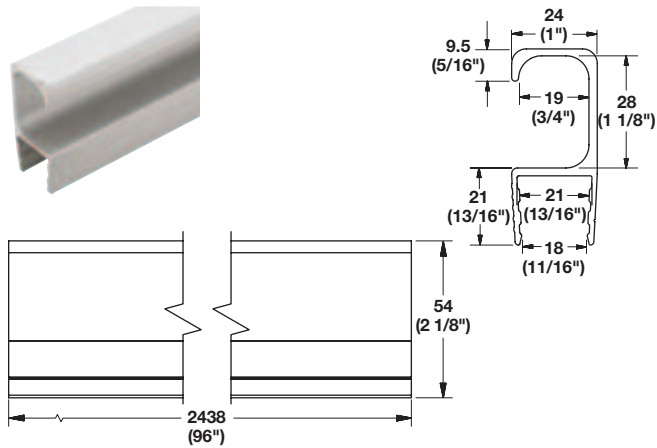

Material: Plastic

Color	Item No.
black	792.00.310

**Shelf Stiffener**

- Applies to the edge of 19 mm (3/4") panel for added strength and protection of edges
- Attaches to the panel by tapping on with a rubber mallet  
Length: 2438 mm (96")

Material: Aluminum

Finish	Item No.
matt aluminum	792.01.030

**Extruded Handle**

- Applies to the edge of a 19 mm (3/4") door
- Attaches to the panel by tapping on with a rubber mallet  
Length: 2438 mm (96")