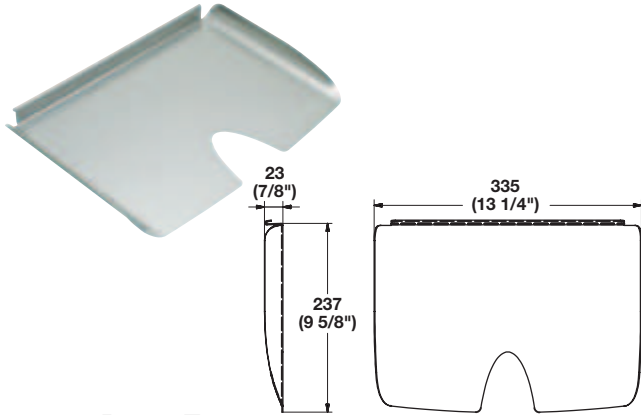

Omni Track® Office

- Items are used with wall track 792.00.000

Paper Tray

- For 8 1/2" x 11" letter size paper

Material: Steel

Finish	Item No.
silver	818.83.910