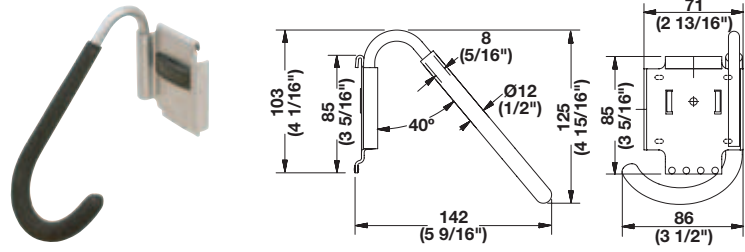

Material: Aluminum

Finish	Item No.
matt aluminum	792.00.000

**Aluminum Edge Profile**

- Covers the ends of the wall track for a finished look
  - Attaches to the wall track with mounting tape below
  - Cut with a circular saw with a non-ferrous blade
- W x H: 24 x 2438 mm (15/16" x 96")

**Omni Track®**

- Hooks are used with wall track 792.00.000
- If additional strength is required for heavy loads, a hole is provided in the center of the base plate to use screw 792.01.990 to secure hook to the studs behind the dry wall
- Cover cap sold separately below, secures the hook to the wall track allowing the hooks to be repositioned horizontally and covers the hole in the base plate
- Hooks have a rubber non-slip protective coating

**Activity Hook**

- Heavy duty, stores skis, snowboards, baseball bats, lacrosse sticks, rackets, etc.

L x W x H: 240 x 76 x 322 mm (9 1/2" x 3" x 12 11/16")

Material: Steel, rubber-coated	
Finish/Color	Item No.
matt aluminum/black	792.02.004