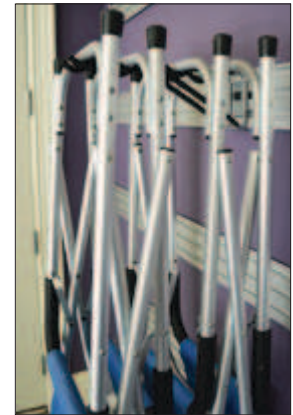

4

**16" Utility Hook**

- Heavy duty, horizontal storage for bikes; use two hooks for long items  
L x W x H: 404 x 209 x 411 mm (15 7/8" x 8 1/4" x 16 3/16")

Material: Steel, rubber-coated

Finish/Color	Item No.
matt aluminum/black	792.02.005