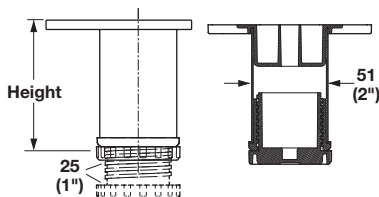

Leveler

1. Adjustable: Offers customization and flexibility for quick installation
   - Fluted aluminum tube is strong and non-corrosive in damp conditions
   - Tube is easy to cut for custom lengths (saw blade for cutting non-ferrous metals recommended)
   - Adjustable foot is pre-inserted in tube
   - Offers + 25 mm (1") of adjustment
   - Press fit tube onto surface-mounted base plate
   - Base plate can be mounted and used as a glide during production
   - Levelers are for added support, secure cabinets to wall
2. Static weight rating: 160 kg (352 lbs.) per leg

Material: Tube: Aluminum

Base plate/adjustable foot: Plastic; Color: black

Height	Matt Aluminum	Black
90 (3 1/2")	792.01.080	792.01.380
152 (6")	792.01.081	792.01.381
228 (9")	792.01.082	792.01.382
305 (12")	792.01.083	-