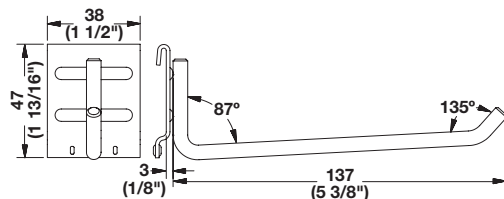

- 1 Left piece
- 1 Right piece

Single Hook

- For general use  
L x W x H: 137 x 38 x 47 mm (5 3/8" x 1 1/2" x 1 13/16")

Material: Steel

Finish	Item No.
matt aluminum	792.02.253

Basket Hook

- For use with baskets, 547.XX.XXX  
L x W x H: 22 x 38 x 90 mm (7/8" x 1 1/2" x 3 1/2")