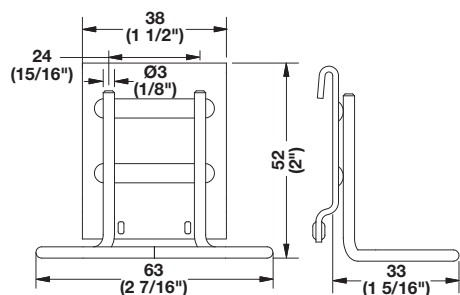

Material: Body: Steel; Color: black; Head: Brass

Item No.	Packing
792.01.997	1 pkg. (500 pcs.)
792.01.998	1 pkg. (50 pcs.)

**Mounting Tape**

- Attaches the aluminum edge profile above to the wall track
  - Cures in 72 hours at 68–72°
- W x L: 12 mm x 33 m (1/2" x 108')

**Hand Tool Hook**

- Organizes hammers and other small hand tools  
L x W x H: 129 x 66 x 49 mm (5 1/8" x 2 5/8" x 1 15/16")

Material: Steel, rubber-coated

Finish/Color	Item No.
matt aluminum/black	792.02.255

**Screwdriver Hook**

- Organizes two screwdrivers and other small items  
L x W x H: 40 x 68 x 81 mm (1 9/16" x 2 11/16" x 3 3/16")

Material: Steel

Finish	Item No.
matt aluminum	792.02.252

**Wrench Hook**

- Heavy duty, organizes two wrenches and other small items  
L x W x H: 35 x 54 x 52 mm (1 3/8" x 2 1/8" x 2")

Material: Steel

Finish	Item No.
matt aluminum	792.02.251

**Pliers Hook**

- Organizes pliers and other small items  
L x W x H: 33 x 63 x 52 mm (1 5/16" x 2 7/16" x 2")