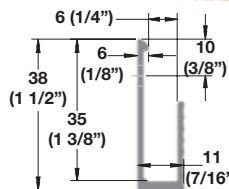

Omni Track® Office

- Items are used with wall track 792.00.000

Paper Tray

- For 8 1/2" x 11" letter size paper

Material: Steel

Finish	Item No.
silver	818.83.910

Pencil Tray

- Also used for other small items

Material: Steel

Finish	Item No.
silver	818.83.920

Small Tray

- Used for paper clips and other small items

Material: Steel

Finish	Item No.
silver	818.83.930

Upright Tray

- Used for pens, pencils and other small items

Material: Steel

Finish	Item No.
silver	818.83.940

File Hanger

- For 8 1/2" x 11" letter size hanging file folders
- A second file hanger can be added on the front for more storage

Material: Steel

Finish	Item No.
silver	818.83.900

Use #6 Flat Head Screws

J Channel

- Allows Omni Track to be used to create a unique cork board or white board solution
  L x W x H: 2464 x 11 x 38 mm (97" x 7/16" x 1 1/2")

Material: Aluminum

Finish	Item No.
aluminum matt	792.01.045

Dimensional data not binding. We reserve the right to alter specifications without notice.