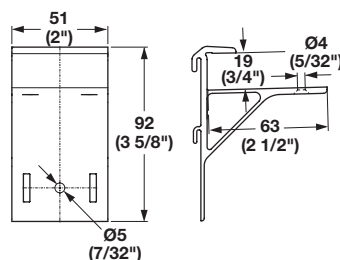

Small Shelf Bracket

- Used with wall track 792.00.000
- Cover cap, 792.02.349 sold separately, secures the bracket to the wall track, allowing the bracket to be repositioned horizontally
- Made for a 19 mm (3/4") thick shelf
- Application determines number of supports needed
- Recommended for a max. shelf depth of 305 mm (12") and weight up to 50 lbs, provided track is properly secured to studs

Material: Aluminum

Finish	Item No.
matt aluminum	792.02.060

Wall track	page 4.9
Cover cap	page 4.16

Dimensional data not binding. We reserve the right to alter specifications without notice.