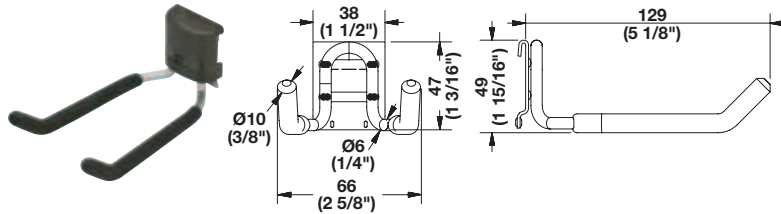

Material: Body: Steel; Color: black; Head: Brass

Item No.	Packing
792.01.997	1 pkg. (500 pcs.)
792.01.998	1 pkg. (50 pcs.)

**Mounting Tape**

- Attaches the aluminum edge profile above to the wall track
  - Cures in 72 hours at 68–72°
- W x L: 12 mm x 33 m (1/2" x 108')

**Fishing Rod Hook**

- For vertical storage of one fishing rod

L x W x H: 128 x 71 x 388 mm (5" x 2 13/16" x 15 1/4")

Material: Steel, rubber-coated	
Finish/Color	Item No.
matt aluminum/black	792.02.006

**Cover Cap**

Wall track	page 4.9
Screws	page 4.9

Dimensions in mm  
Inches are approximate

Dimensional data not binding. We reserve the right to alter specifications without notice.

**Omni Track®**

- Hooks are used with wall track 792.00.000
- Cover cap, 792.02.399, sold separately, secures the hook to the wall track allowing the hooks to be repositioned horizontally
- Hooks have a rubber non-slip protective coating

**Hand Tool Hook**

- Organizes hammers and other small hand tools  
L x W x H: 129 x 66 x 49 mm (5 1/8" x 2 5/8" x 1 15/16")

Material: Steel, rubber-coated

Finish/Color	Item No.
matt aluminum/black	792.02.255