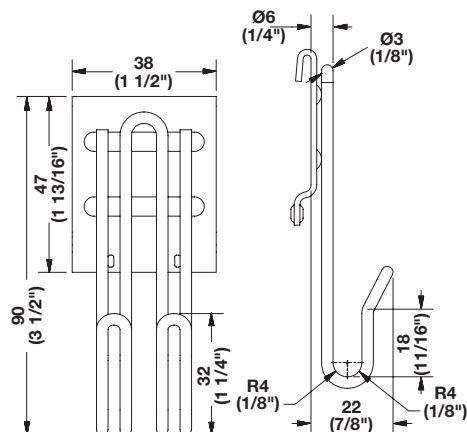

- 1 Left piece
- 1 Right piece

Single Hook

- For general use  
L x W x H: 137 x 38 x 47 mm (5 3/8" x 1 1/2" x 1 13/16")

Material: Steel

Finish	Item No.
matt aluminum	792.02.253

Basket Hook

- For use with baskets, 547.XX.XXX  
L x W x H: 22 x 38 x 90 mm (7/8" x 1 1/2" x 3 1/2")