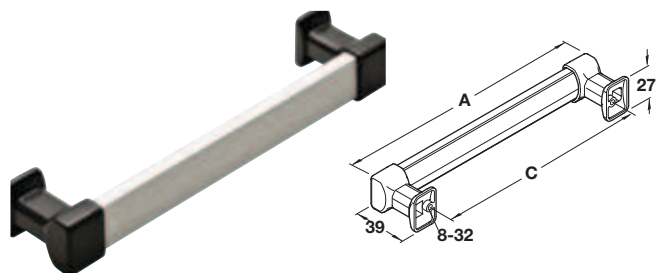

Bar Handle

Material: Center: Aluminum matt; Ends: Zinc; Color: black

A	C	Item No.
188 (7 7/16")	160 (6 5/16")	111.95.063
412 (16 1/4")	384 (15 1/8")	111.95.069