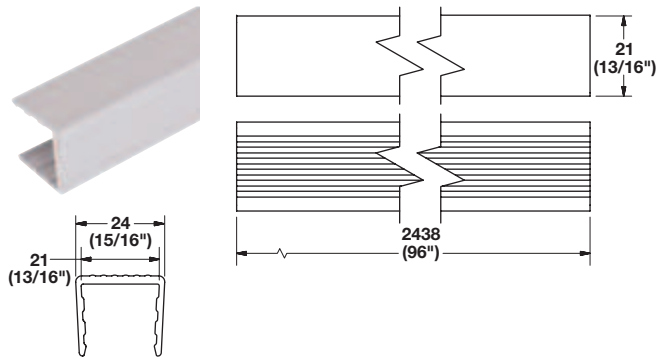

Material: Plastic

Color	Item No.
black	792.00.310

**Shelf Stiffener**

- Applies to the edge of 19 mm (3/4") panel for added strength and protection of edges
- Attaches to the panel by tapping on with a rubber mallet  
Length: 2438 mm (96")