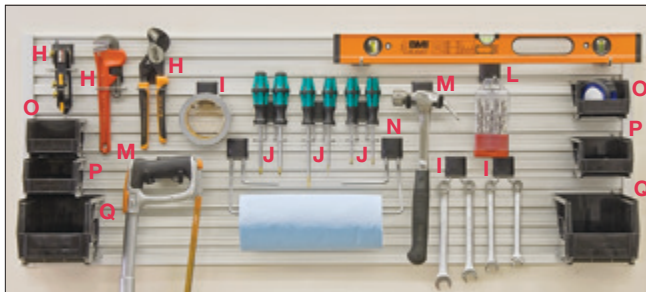

Omni Track® Ready Pack Kits

48" Track Kit

Item No.		
792.00.001		
Consisting of	Item No.	Qty.
Wall Track 48"	792.00.000	4 pcs.
Plastic Edge Profile	792.00.320	8 pcs.
Truss Head Screw #10 X 2 1/2"	792.01.992	1 pkg. (100 pcs.)
Installation Nail	792.01.998	1 pkg. (50 pcs.)
Track Joiners	792.00.310	4 pcs.

Note

Accessories sold separately, not included in kits.

Work/Craft Bench Kit

Item No.		
792.02.240		
Consisting of	Item No.	Qty.
(H) Plier Hook	792.02.250	3 pcs.
(I) Wrench Hook	792.02.251	3 pcs.
(J) Screwdriver Hook	792.02.252	3 pcs.
(L) Single Hooks	792.02.253	3 pcs.
(N) Paper Organizer Set	792.02.254	1 pc.
(M) Hand Tool Hook	792.02.255	2 pcs.
Cover Caps for Small Hooks	792.02.399	17 pcs.
(O) Small Storage Bin	792.02.380	2 pcs.
(P) Medium Storage Bin	792.02.381	2 pcs.
(Q) Large Storage Bin	792.02.382	2 pcs.

Note

Choose track kit above, sold separately.
Aluminum edge profile and application tape are included.

97" Track Kit

Item No.		
792.00.002		
Consisting of	Item No.	Qty.
Wall Track 97"	792.00.000	2 pcs.
Plastic Edge Profile	792.00.320	8 pcs.
Truss Head Screw #10 X 2 1/2"	792.01.992	1 pkg. (100 pcs.)
Installation Nail	792.01.998	1 pkg. (50 pcs.)