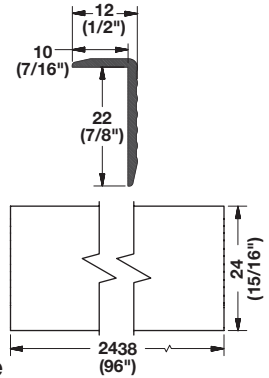

**Omni Track®**

**Wall Track**

- For organization of hooks, bins, and baskets for garages, craft rooms, laundry rooms, etc.
  - Can be used singly or configured into a panel by seamlessly overlapping the tracks above one another
  - Cut with a circular saw with a non-ferrous blade
  - Attach tracks to studs in dry wall with pan head screws below
- W x D X H: 2464 x 11 x 121 mm (97" x 4 3/4" x 1/2")

Material: Aluminum

Finish	Item No.
matt aluminum	792.00.000

**Aluminum Edge Profile**

- Covers the ends of the wall track for a finished look
  - Attaches to the wall track with mounting tape below
  - Cut with a circular saw with a non-ferrous blade
- W x H: 24 x 2438 mm (15/16" x 96")