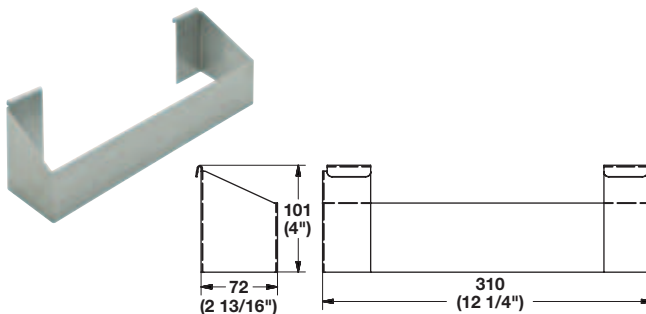

File Hanger

- For 8 1/2" x 11" letter size hanging file folders
- A second file hanger can be added on the front for more storage

Material: Steel

Finish	Item No.
silver	818.83.900