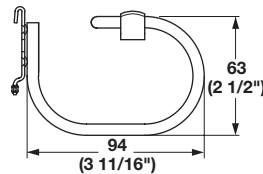

Dimensions in mm  
Inches are approximate

**Omni Track® Closet**

- Hooks are used with wall track 792.00.000

**Note**

Matt aluminum cover cap 792.02.099 sold separately, see below.

4

**Bracelet Hook**

- For storing bracelets, necklaces and other jewelry