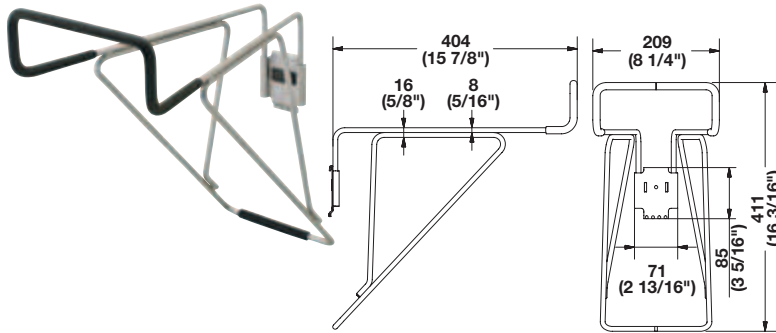

- Heavy duty, stores garden hoses, ropes and extension cords  
L x W x H: 189 x 275 x 274 mm  
(7 7/16" x 10 13/16" x 10 13/16")

Material: Steel, rubber-coated

Finish/Color	Item No.
matt aluminum/black	792.02.202

Wall track	page 4.9
Screws	page 4.9
Cover cap	page 4.16

Dimensions in mm  
Inches are approximate

**Omni Track®**

- Hooks are used with wall track 792.00.000
- If additional strength is required for heavy loads, hole is provided in the center of the base plate to use screw, 792.01.990 to secure hook to the studs behind the dry wall
- Cover cap 792.02.349 sold separately, secures the hook to the wall track allowing the hooks to be repositioned horizontally and covers the hole in the base plate
- Hooks have a rubber non-slip protective coating

4

**16" Utility Hook**

- Heavy duty, horizontal storage for bikes; use two hooks for long items  
L x W x H: 404 x 209 x 411 mm (15 7/8" x 8 1/4" x 16 3/16")

Material: Steel, rubber-coated

Finish/Color	Item No.
matt aluminum/black	792.02.005

**14" Utility Hook**

- Heavy duty, horizontal storage for multiple, long handled garden tools and bikes, beach chairs and coolers  
L x W x H: 365 x 71 x 133 mm (14 3/8" x 2 13/16" x 5 1/4")

Material: Steel, rubber-coated