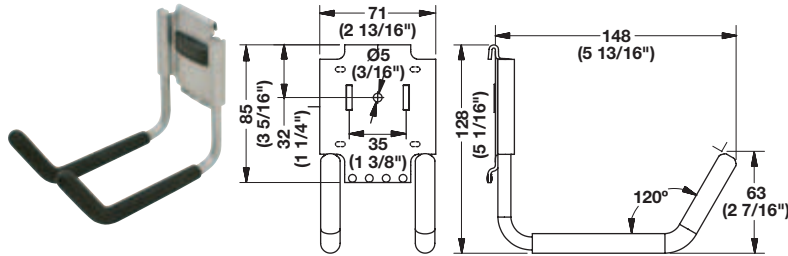

Material: Steel

Finish	Item No.
silver	818.83.900

Use #6 Flat Head Screws

**J Channel**

- Allows Omni Track to be used to create a unique cork board or white board solution  
L x W x H: 2464 x 11 x 38 mm (97" x 7/16" x 1 1/2")

**Utility Hook**

- Heavy duty, for general use  
L x W x H: 148 x 71 x 128 mm  
(5 13/16" x 2 13/16" x 5 1/16")

Material: Steel, rubber-coated

Finish/Color	Item No.
matt aluminum/black	792.02.203

**Garden Tool Hook**