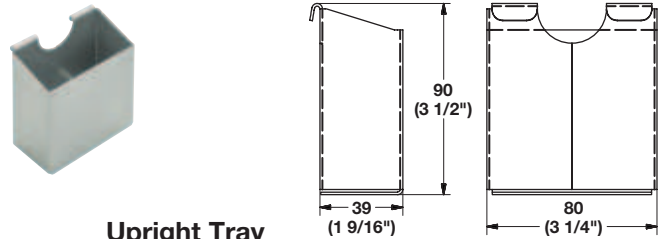

Upright Tray

- Used for pens, pencils and other small items

Material: Steel

Finish	Item No.
silver	818.83.940