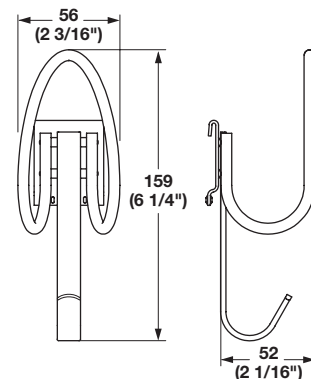

Material: Body: Steel; Color: black; Head: Brass

Item No.	Packing
792.01.997	1 pkg. (500 pcs.)
792.01.998	1 pkg. (50 pcs.)

**Mounting Tape**

- Attaches the aluminum edge profile above to the wall track
  - Cures in 72 hours at 68–72°
- W x L: 12 mm x 33 m (1/2" x 108')

Material: Aluminum

Finish	Item No.
matt aluminum	792.01.030

**Extruded Handle**

- Applies to the edge of a 19 mm (3/4") door
- Attaches to the panel by tapping on with a rubber mallet  
Length: 2438 mm (96")

**Belt Hook**

- Storage for 4 belts or jewelry

Material: Steel

Finish	Item No.
matt aluminum	792.03.910

**Double Hook**

- Storage for jewelry, hats, ironing boards and other general uses

Material: Steel

Finish	Item No.
matt aluminum	792.03.920

Dimensions in mm  
Inches are approximate

**Omni Track® Closet**

- Hooks are used with wall track 792.00.000

**Note**

Matt aluminum cover cap 792.02.099 sold separately, see below.

4

**Bracelet Hook**

- For storing bracelets, necklaces and other jewelry