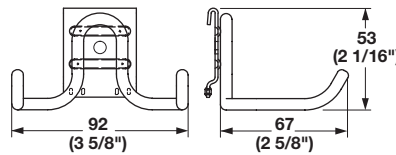

Double Hook

- Storage for jewelry, hats, ironing boards and other general uses

Material: Steel

Finish	Item No.
matt aluminum	792.03.920