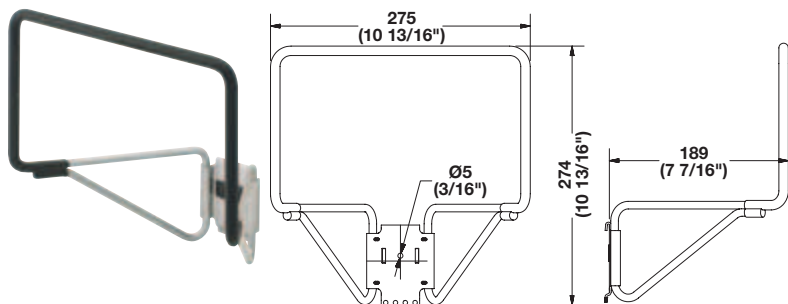

Material: Aluminum

Finish	Item No.
matt aluminum	792.00.000

**Aluminum Edge Profile**

- Covers the ends of the wall track for a finished look
  - Attaches to the wall track with mounting tape below
  - Cut with a circular saw with a non-ferrous blade
- W x H: 24 x 2438 mm (15/16" x 96")

**Utility Hook**

- Heavy duty, for general use  
L x W x H: 148 x 71 x 128 mm  
(5 13/16" x 2 13/16" x 5 1/16")

Material: Steel, rubber-coated

Finish/Color	Item No.
matt aluminum/black	792.02.203

**Garden Tool Hook**

- Heavy duty, holds multiple long handle garden tools  
L x W x H: 235 x 58 x 109 mm (9 1/4" x 2 5/16" x 4 5/16")

Material: Steel, rubber-coated

Finish/Color	Item No.
matt aluminum/black	792.02.200

**Hose Hook**

- Heavy duty, stores garden hoses, ropes and extension cords  
L x W x H: 189 x 275 x 274 mm  
(7 7/16" x 10 13/16" x 10 13/16")

Material: Steel, rubber-coated

Finish/Color	Item No.
matt aluminum/black	792.02.202