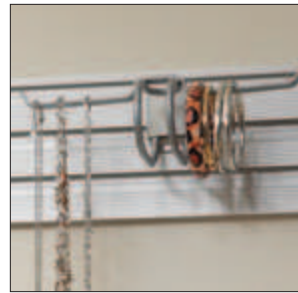

Omni Track® Closet

- Hooks are used with wall track 792.00.000

Note

Matt aluminum cover cap 792.02.099 sold separately, see below.